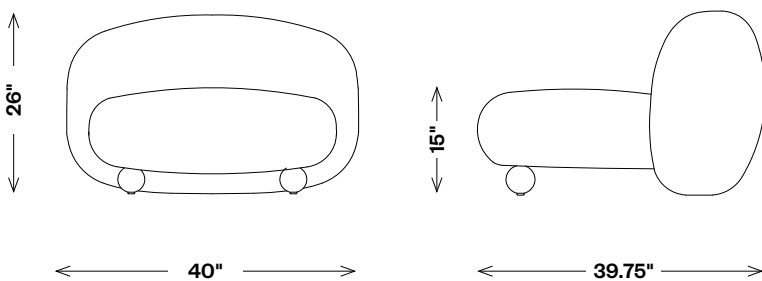

MORRO LOUNGE CHAIR

FCL21025

Materials Shown

Boucle Spice

Dimensions

Width: 40"

Depth: 39.75"

Height: 26"